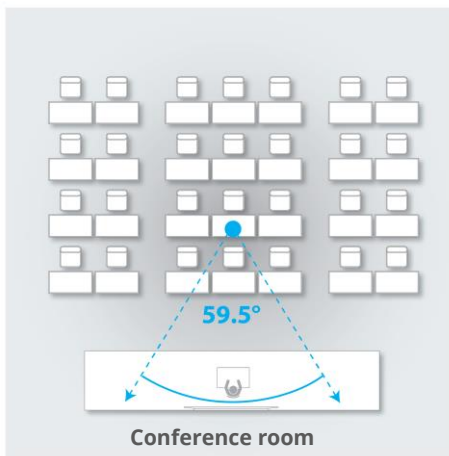

Short Focus

80 inch : 105cm

100 inch : 140m

120 inch : 178cm

150inch : 195cm

Application Scenarios

Disclaimer:- Room setup diagrams provided for reference only. Actual room setup and size may vary as per requirements.