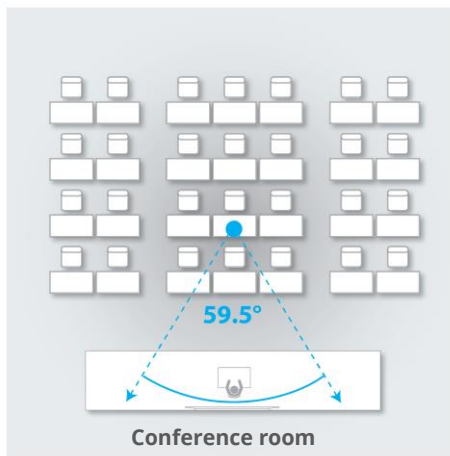

Short Focus

80 inch : 105cm

100 inch : 140m

120 inch : 178cm

150inch : 195cm

Application Scenarios

Disclaimer:- Room setup diagrams provided for reference only. Actual room setup and size may vary as per requirements.