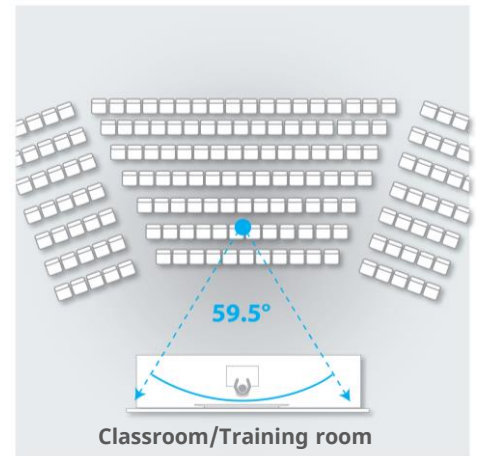

Usage Time : 2 week to 1 month

Pen Body Dimension : 17cm (length)

Weight : 43g

Projection Size (Distance Between Receiver And Projection Surface)

80 inch : 197cm

100 inch : 2.38m

120 inch : 1350cm

150inch : 372cm

Short Focus

80 inch : 105cm

100 inch : 140m

120 inch : 178cm

150inch : 195cm

Application Scenarios

Disclaimer:- Room setup diagrams provided for reference only. Actual room setup and size may vary as per requirements.