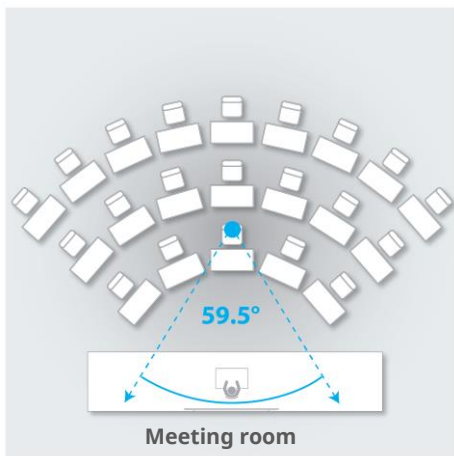

Usage Time : 2 week to 1 month

Pen Body Dimension : 17cm (length)

Weight : 43g

Projection Size (Distance Between Receiver And Projection Surface)

80 inch : 197cm

100 inch : 2.38m

120 inch : 1350cm

150inch : 372cm

Short Focus

80 inch : 105cm

100 inch : 140m

120 inch : 178cm

150inch : 195cm

Application Scenarios

Disclaimer:- Room setup diagrams provided for reference only. Actual room setup and size may vary as per requirements.