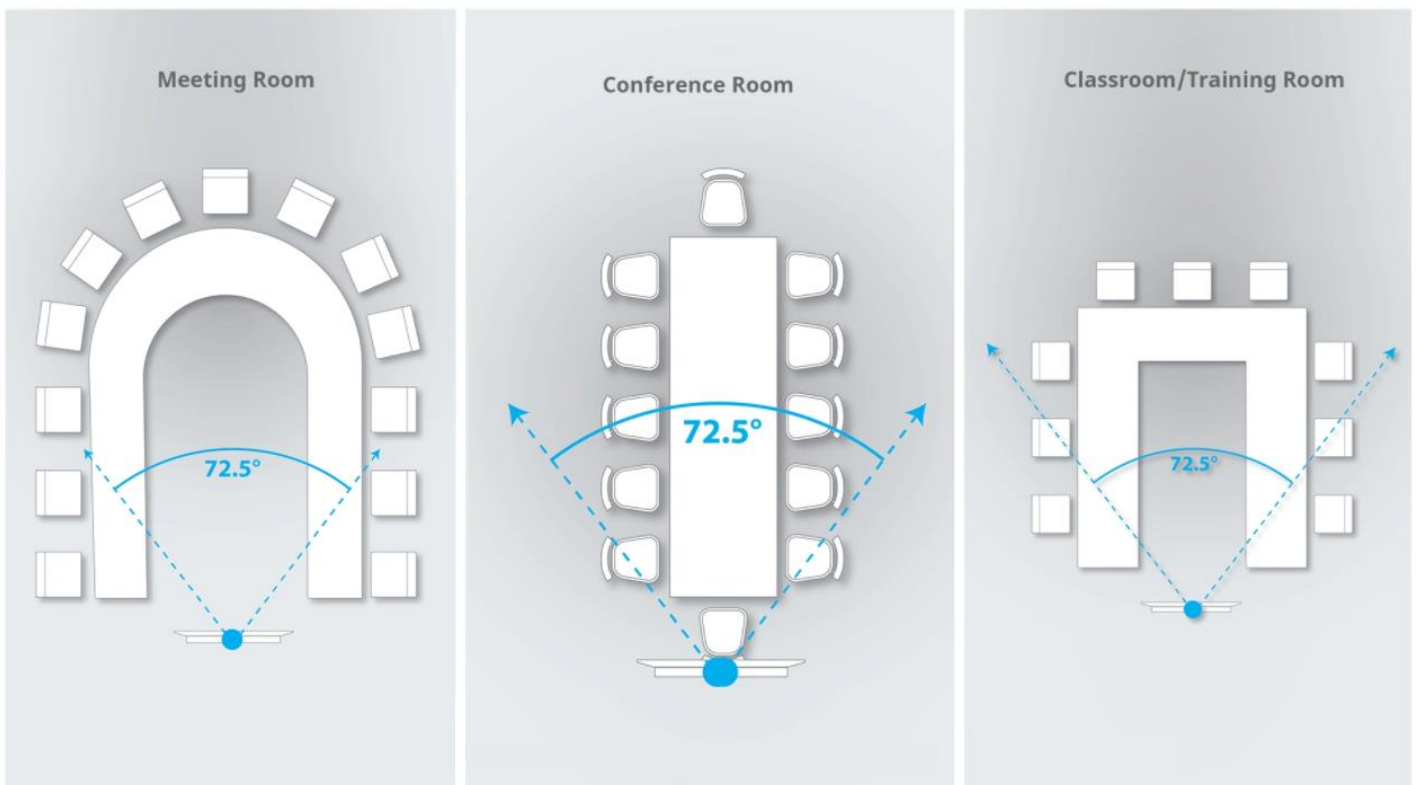

Working frequency : 50/60Hz

Power consumption : 24W

Physical Dimensions

Codec Dimensions : 258mm x 146mm x 170mm

Package Dimensions : 304mm x 248mm x 257mm

Net weight : 1.7 kg

Package Weight : 2.5 kg

Application Scenarios