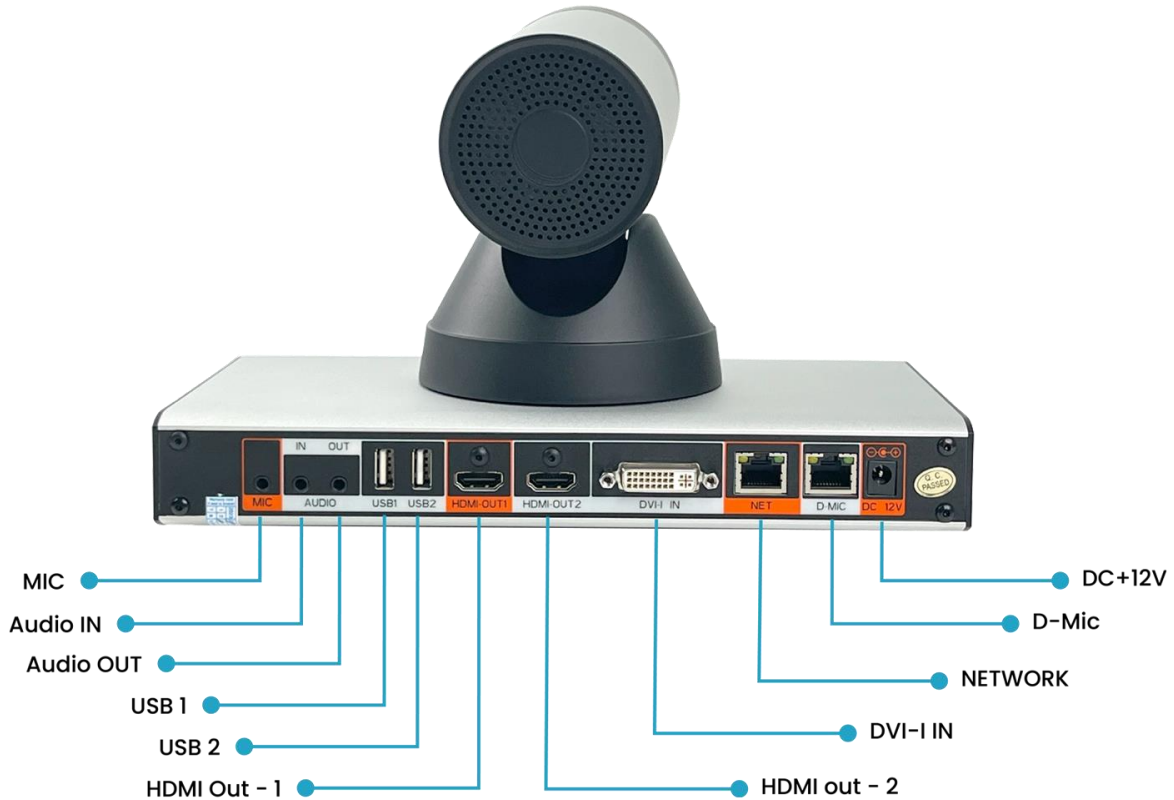

Warranty

Support Level: One-year Warranty with PeopleLink Direct Service Support. For additional / extended Warranty & Support, contact the PeopleLink Support Team.

Ordering Information:

PeopleLink Impact Endpoint

:

PEP - PIS - HXP

LEARN MORE

For more information on **PeopleLink Impact Pro 12X Endpoint** [Click Here](#)

SALES AND INQUIRIES

Global Headquarters

Q3-A3, 10th Floor Cyber Towers,
HITEC City, Hyderabad,
Telangana 500081, **India**
Phone: +91 9100123013
Email: vc@peoplelinkvc.com

International Contact Numbers

USA: +1 669-696-8383
Australia: +61 370 037070
France: +33 6 80 75 26 42
Middle East: +966 5300 19292
UK: +44 20 4571 5454

Tech Support

Toll Free: 1800 208 3399
customersupport@peoplelinkvc.com