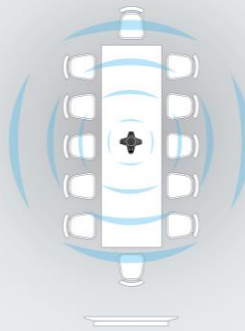

Meeting room