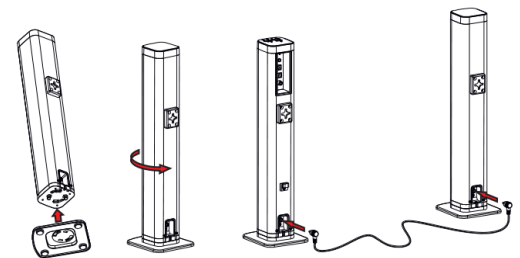

Impedance : 4ohm 10W

Display : LED 8 Display

Ataptor : 18V 2A

Input (function) : USB/TF card/3.5mm/Bluetooth 5.0/optical

Size : Jointed together, split: W473 x D60 x H60MM

Accessories :

Manual, remote control, 1.5M Audio cable, Adaptor, wall mount screw, Stand pad, 1.5M Left and right connect cable, 60mm left and right connect cable

Installation: This speakerbar can be used either as a single soundbar or as 2-piece tube speakers. Installation options include.

Option A:
Two tube speakers
installed on stands

Option B:
Two Tubespeakers
vertical wall-mounted

Option C:
Single soundbar mounted
horizontally with rubber feet

Option D:
Single soundbar
wall-mounted

Ordering Information

PeopleLink Speakerbar : **PPL-PCU-PSB-WL**

LEARN MORE

For more information on Speakerbar [Click Here](#)