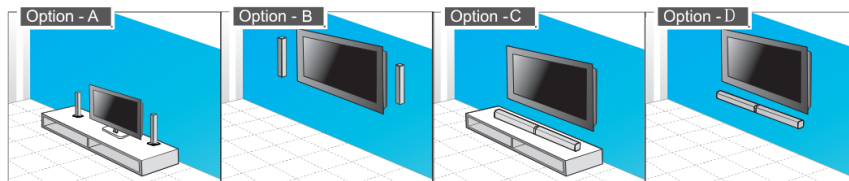

Impedance : 4ohm 10W

Display : LED 8 Display

Ataptor : 18V 2A

Input (function) : USB/TF card/3.5mm/Bluetooth 5.0/optical

Size : Jointed together, split: W473 x D60 x H60MM

Accessories :

Manual, remote control, 1.5M Audio cable, Adaptor, wall mount screw, Stand pad, 1.5M Left and right connect cable, 60mm left and right connect cable

Installation: This speakerbar can be used either as a single soundbar or as 2-piece tube speakers. Installation options include.

Option A:
Two tube speakers
installed on stands

Option B:
Two Tubespeakers
vertical wall-mounted