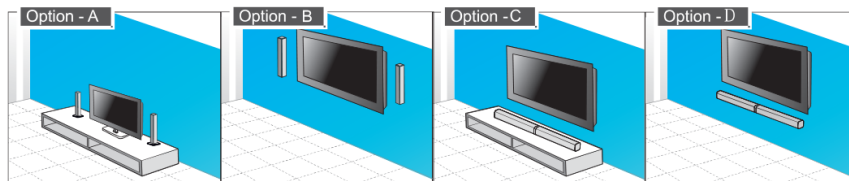

Impedance : 4ohm 10W

Display : LED 8 Display

Ataptor : 18V 2A

Input (function) : USB/TF card/3.5mm/Bluetooth 5.0/optical

Size : Jointed together, split: W473 x D60 x H60MM

Accessories :

Manual, remote control, 1.5M audio cable, adaptor, wall mount screw, stand pad, 1.5M left and right connect cable, 60mm left and right connect cable

Installation: This speakerbar can be used either as a single soundbar or as 2-piece tube speakers. Installation options include.

Option A:
Two tube speakers
installed on stands

Option B:
Two Tubespeakers
vertical wall-mounted