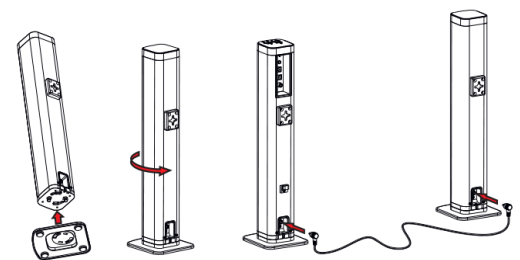

Impedance : 4ohm 10W

Display : LED 8 Display

Ataptor : 18V 2A

Input (function) : USB/TF card/3.5mm/Bluetooth 5.0/optical

Size : Jointed together, split: W473 x D60 x H60MM

Accessories :

Manual, remote control, 1.5M audio cable, adaptor, wall mount screw, stand pad, 1.5M left and right connect cable, 60mm left and right connect cable

Installation: This speakerbar can be used either as a single soundbar or as 2-piece tube speakers. Installation options include.

Option A:
Two tube speakers
installed on stands

Option B:
Two Tubespeakers
vertical wall-mounted

Option C:
Single soundbar mounted
horizontally with rubber feet

Option D:
Single soundbar
wall-mounted

Ordering Information

PeopleLink Speakerbar : **PPL-PCU-PSB-WL**

LEARN MORE

For more information on Speakerbar [Click Here](#)