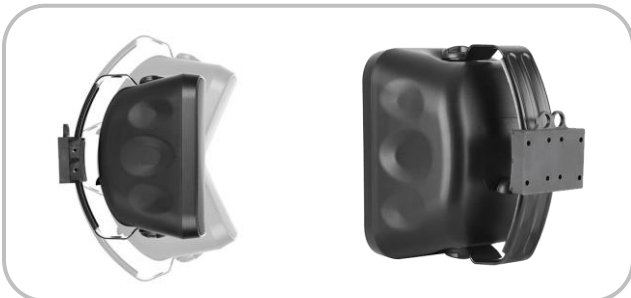

V 1.1 - 102024

PeopleLink Wall Mount Speakers

PeopleLink wall mount speaker is ideal for Meeting rooms, Conference rooms, Class rooms and Auditoriums. With high power handling and a 5.25-inch polypropylene woofer, the speaker delivers superior sound that covers large spaces. It has a "Fully Sealed Design" with aluminum grilles which allows it to be fully exposed to all outdoor conditions and yet have the ability to deliver high quality sound for all conference room environments. Dual-axis mounting solution allows a range of rotations 90 degree vertical and 170 degree horizontal.

Product Features

- **Fully sealed design**
- **Dual-axis:** Dual-axis vertical or horizontal mounting option provides the absolute best sound coverage.
- **Titanium Dome Tweeter:** Reproduces high frequencies with extreme accuracy.
- **Polypropylene Woofer:** Maintains a uniform dispersion pattern at all frequencies in its range and produces a cleaner sound to the listener.
- **Heavy-Duty Terminal Connectors:** For superior connectivity and longer operating life.
- **Dustproof and Water-Resistant IP Rated Design:** Perfect for high humidity areas.
- **Shielded Grill:** Offers additional protection from dust and damage.

General Specifications

Product Category : Wall Mount Speaker

Enclosure material : ABS Plastic

Woofer Type : Polypropylene Cone

Woofer Size : 5.25"

Tweeter Type : Titanium dome

Tweeter Size : 1"

Frequency Response ($\pm 3\text{dB}$) : 90Hz-20kHz

Dual-axis mounting solution either Vertical and Horizontal placement for the absolute best sound coverage

Titanium dome tweeter delivers pristine highs 5" Polypropylene woofer delivers deep clear bass

Heavy-duty speaker terminals