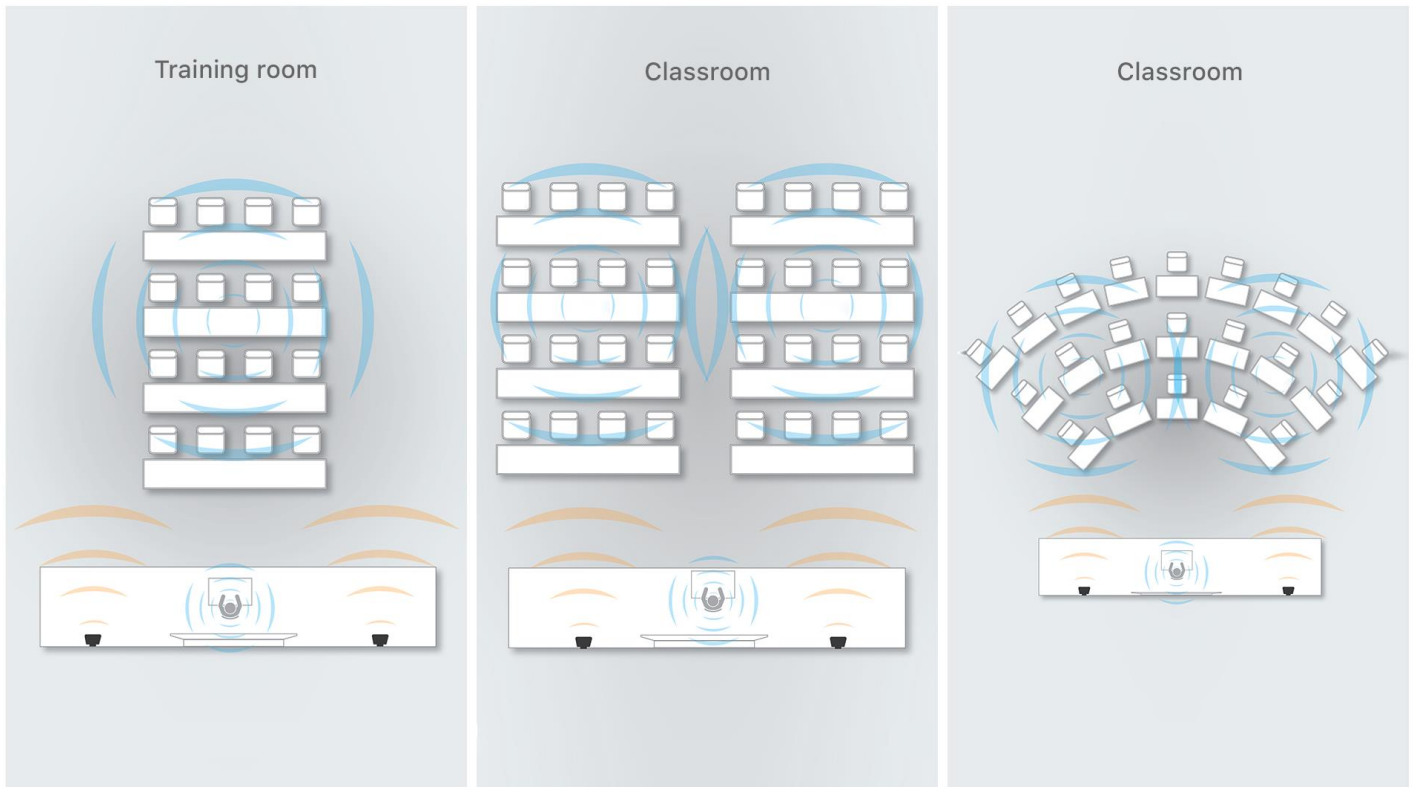

Dual-axis mounting solution either Vertical and Horizontal placement for the absolute best sound coverage

Titanium dome tweeter delivers pristine highs 5" Polypropylene woofer delivers deep clear bass

Heavy-duty speaker terminals

Rust-resistant aluminum mount and grille for longer operational life

Application Scenarios

Disclaimer:- Room setup diagrams are provided for reference only. Actual room setup and size may vary as per requirements.