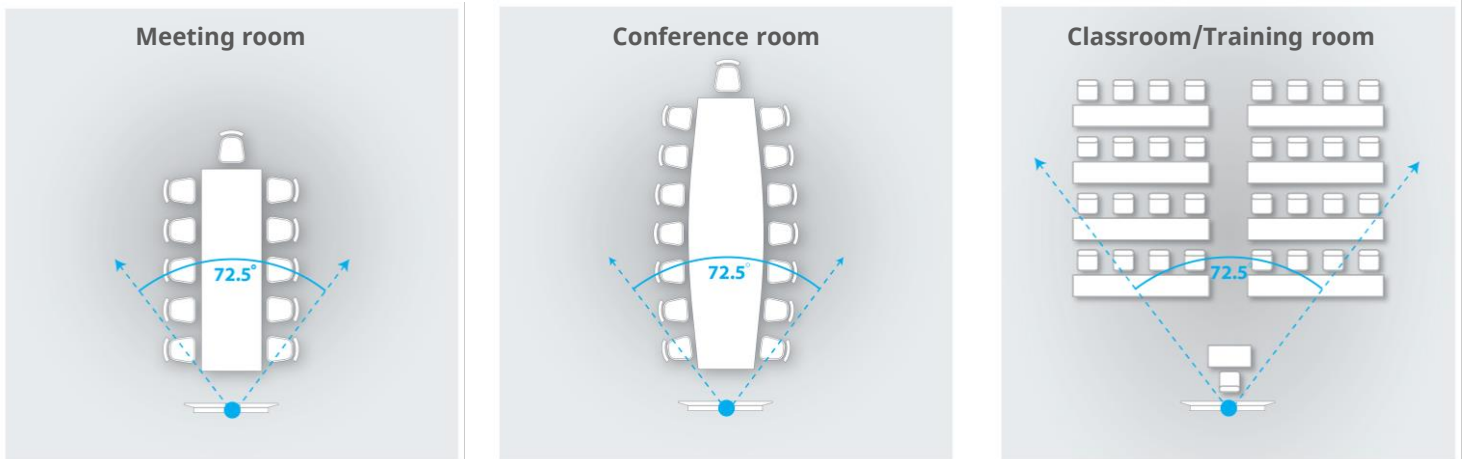

Power Consumption : 12W (Max)

MTBF : >30000h

Size : 128.5x118x156.2mm

Net Weight : 0.91K g

Application Scenarios

Disclaimer:- Room setup diagrams are provided for reference only. Actual room setup and size may vary as per requirements.