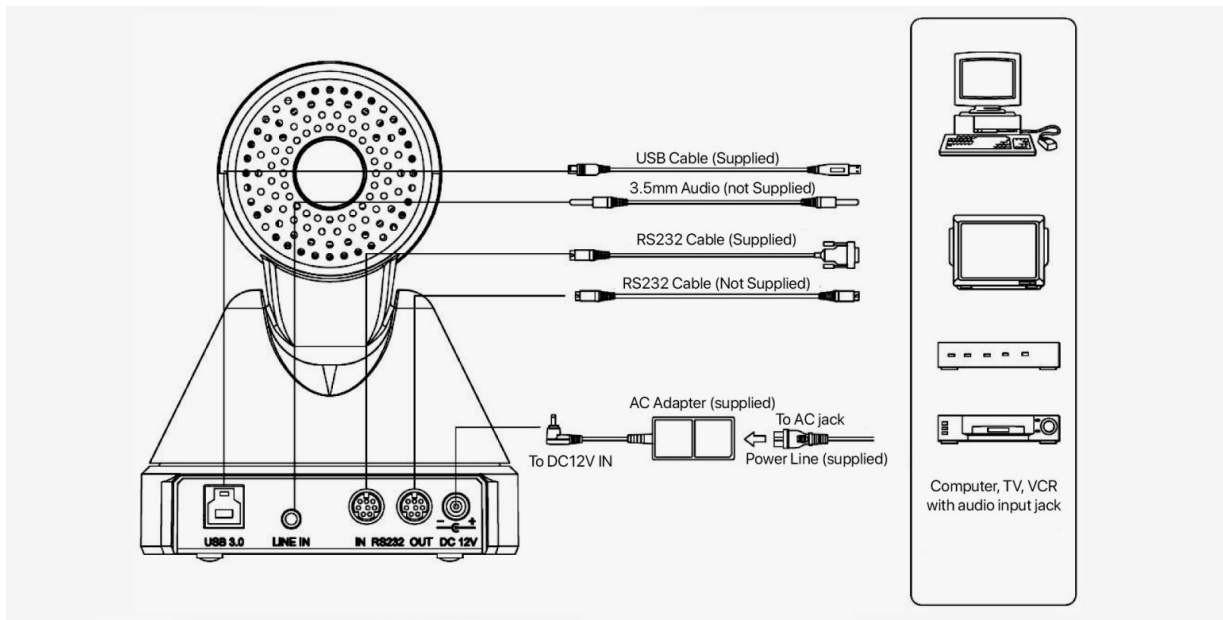

Communication Interface : **1xRS232 Out**: 8pin Min DIN,
Max Distance: 30m, Protocol: VISCA network use only

: **1xRS485**: Share with RS232 Out,
Max Distance: 1200m,
Protocol: VISCA / Pelco-D / Pelco-P

Power Consumption : 12W (Max)

MTBF : >30000h

Size : 128.5x118x156.2mm

Net Weight : 0.91K g

Application Scenarios

Disclaimer:- Room setup diagrams are provided for reference only. Actual room setup and size may vary as per requirements.

Connectivity

Ordering Information

Contents

: Camera, Power Adapter, IR remote, USB 3.0 Cable, User Manual, Serial to Visca cable.

Part code

: **PPU-PVC-PC3-108P-12X**

LEARN MORE

For more information on WHD 1080 12X [Click Here](#)