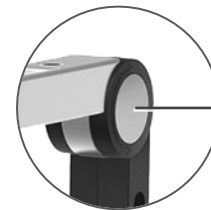

Damping Shaft

Button to unfold

Touch to adjust the light