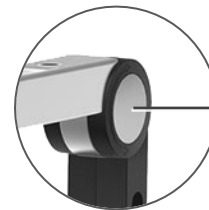

Light source : Natural + LED light (3 level adjustable, touch button)

OCR Text Recognition : Yes

Support OS : Support Windows XP / Vista / Win7

With Mic : Yes

Weight : 0.6kg

Dimension : 210mm (L) × 71mm(W) × 307.5mm (H)