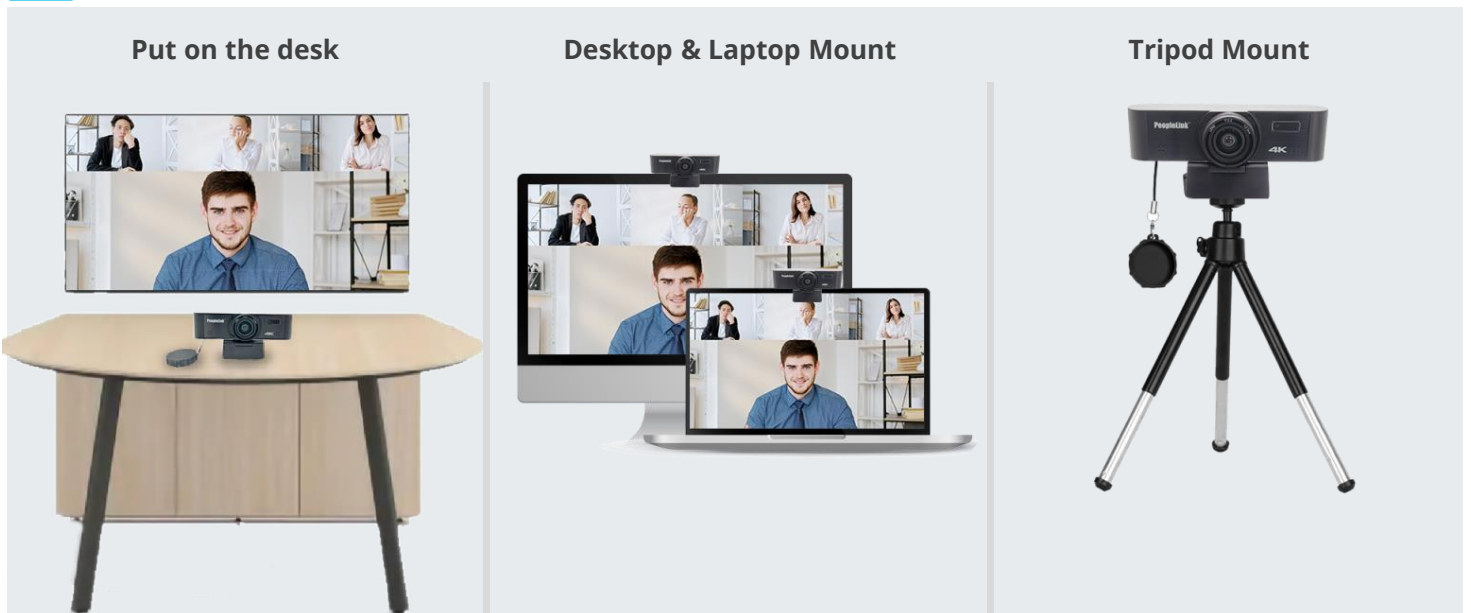

Mounting Options

Ordering Information

Part code : PPU-PVC-WC-I9

LEARN MORE

For more information on Eagle 4K Webcam [Click Here](#)

SALES AND INQUIRIES

Global Headquarters

Q3-A3, 10th Floor Cyber
Towers, HITEC City,
Hyderabad, Telangana
500081, **India**
Phone: +91 9100123013
Email: vc@peoplelinkvc.com

International Contact Numbers

USA: +1 669-696-8383
Australia: +61 370 037070
France: +33 6 80 75 26 42
Middle East: +966 5300 19292
UK: +44 20 4571 5454

UAE: +971 4 3339082
Canada: +1 647-945-7373
Malaysia: +(6)018-2872188
New Zealand: +64-9-802-4666
Africa: +254 107 529 656

Tech Support

Toll Free: 1800 208 3399
customersupport@peoplelinkvc.com