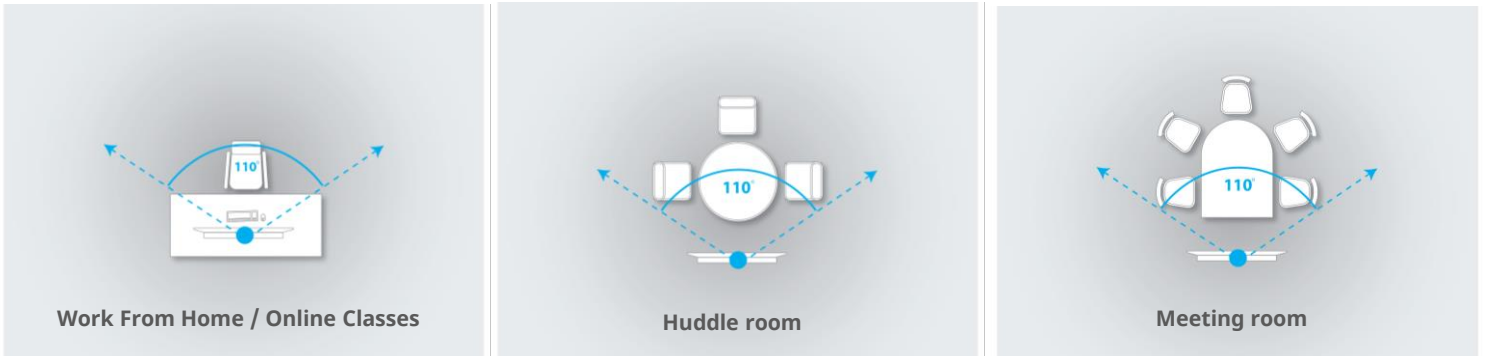

Application Scenarios

Disclaimer:- Room setup diagrams provided for reference only. Actual room setup and size may vary as per requirements.