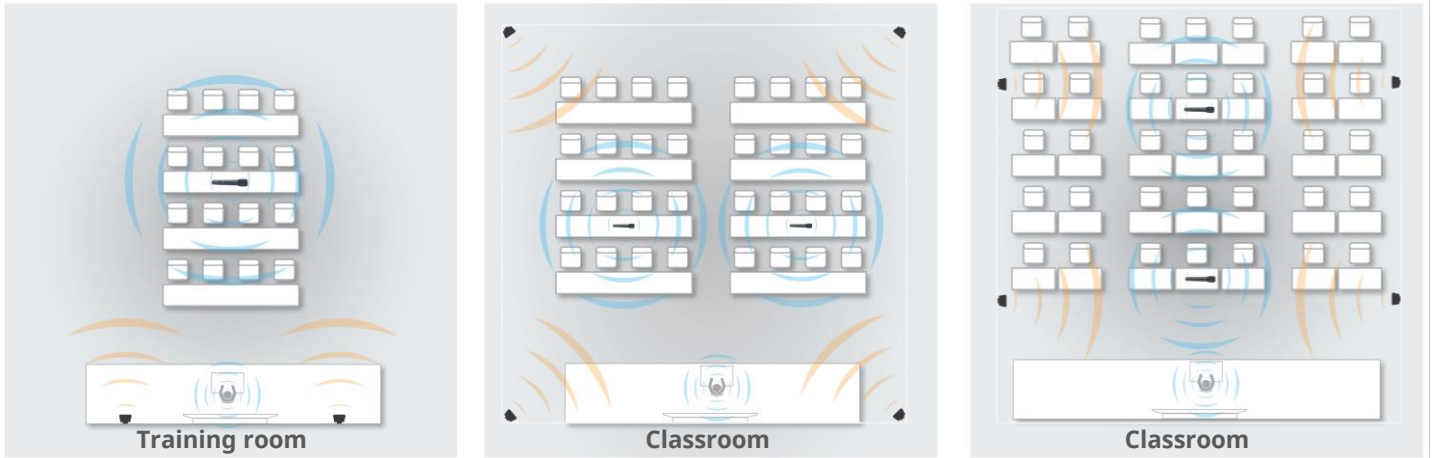

Rack mountable

Dimensions : 435mm x 8.9mm x 175mm (L x W x D)

Accessories

Audio Cable

Power Cable

Phoenix connectors

Device Set-up

Disclaimer:- Room setup diagrams provided for reference only. Actual room setup and size may vary as per requirements.