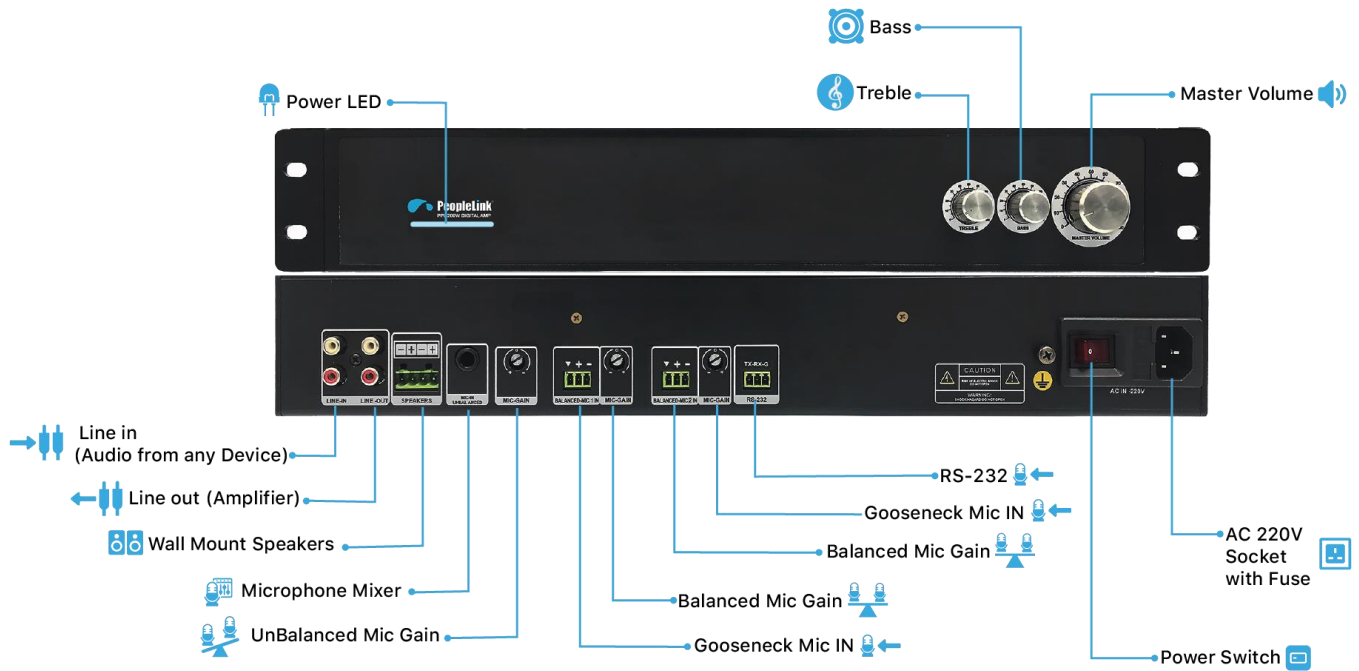

Package Includes: Inbuilt Package Includes People Link Amplifier, 2 RCA Cable, Phoenix Connectors, Power Cable.

Interface

Line Input : 1 x 2RCA

Line output : 1 x 2RCA

Unbalanced Mic input : 1 x 6.5mm phono jack with gain controller

Balanced 48Volts /12Volts Phantom Mic Inputs : 2 x XLR ports with separate gain controllers

Controlling : Rs232 Visca

Physical Dimensions and Chassis Details

Made with MS and Aluminum metal with black matt fine structure powder coating and 2 U Size with

Rack mountable

Dimensions : 435mm x 8.9mm x 175mm (L x W x D)

Accessories

Audio Cable

Power Cable

Phoenix connectors

Device Set-up

Disclaimer:- Room setup diagrams provided for reference only. Actual room setup and size may vary as per requirements.