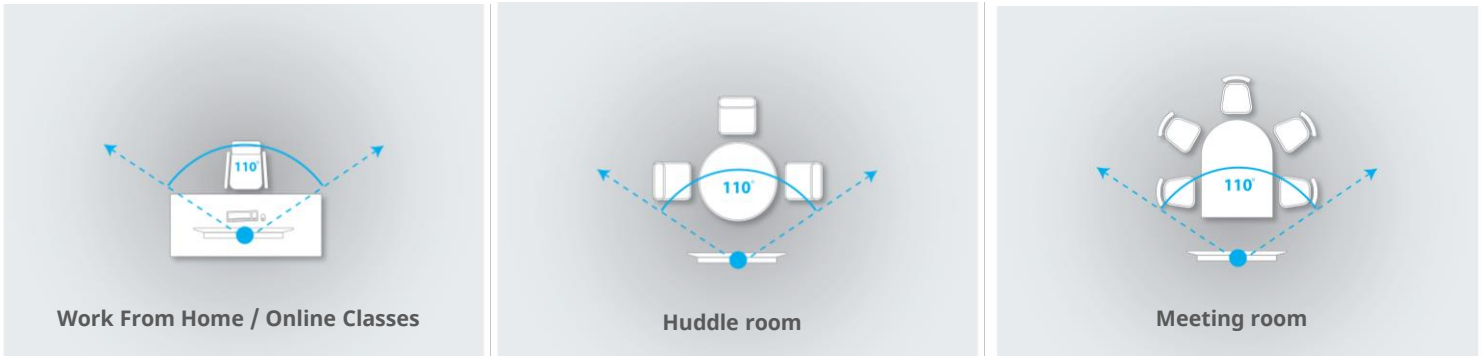

Application Scenarios

Disclaimer:- Room setup diagrams provided for reference only. Actual room setup and size may vary as per requirements.