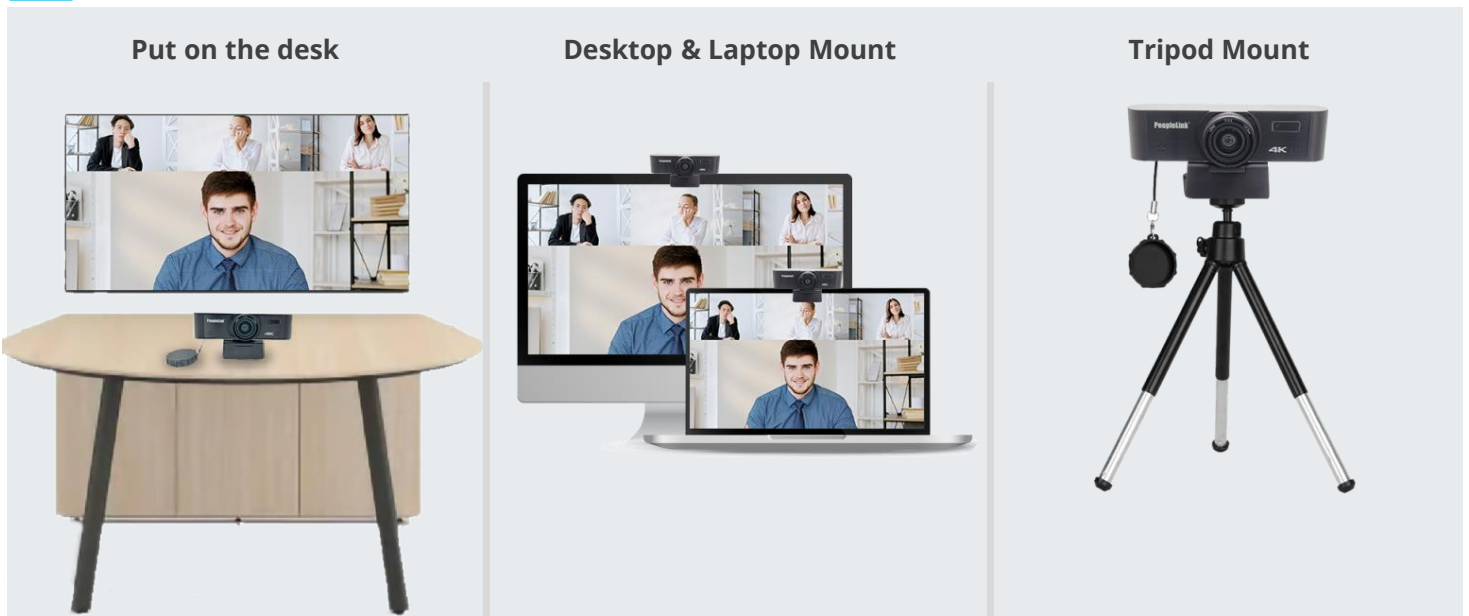

Mounting Options

Ordering Information

Part code : PPU-PVC-WC-I9

LEARN MORE

For more information on Eagle 4K Webcam [Click Here](#)

SALES AND INQUIRIES

Global Headquarters

Q3-A3, 10th Floor Cyber
Towers, HITEC City,
Hyderabad, Telangana
500081, **India**
Phone: +91 9100123013
Email: vc@peoplelinkvc.com

International Contact Numbers

USA: +1 669-696-8383
Australia: +61 370 037070
France: +33 6 80 75 26 42
Middle East: +966 5300 19292
UK: +44 20 4571 5454

UAE: +971 4 3339082
Canada: +1 647-945-7373
Malaysia: +(6)018-2872188
New Zealand: +64-9-802-4666
Africa: +254 107 529 656

Tech Support

Toll Free: 1800 208 3399
customersupport@peoplelinkvc.com