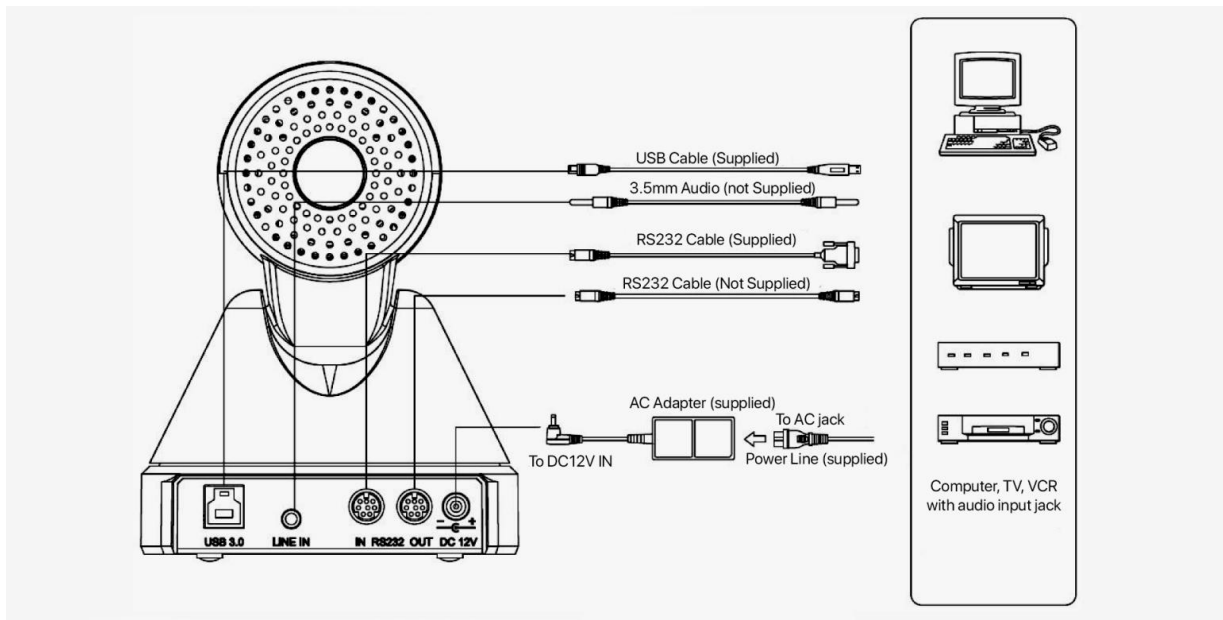

Communication Interface : **1xRS232 Out:** 8pin Min DIN,
Max Distance: 30m, Protocol: VISCA network use only

1xRS485: Share with RS232 Out,
Max Distance: 1200m,
Protocol: VISCA / Pelco-D / Pelco-P

Power Jack : JEITA type (DC IN 12V)

Connectivity

Ordering Information

Contents

: Camera, Power Adapter, IR remote, USB 3.0 Cable, User Manual, Serial to Visca cable.

Part code

: **PPU-PVC-PC3-108P-12X**

LEARN MORE

For more information on WHD 1080 12X [Click Here](#)