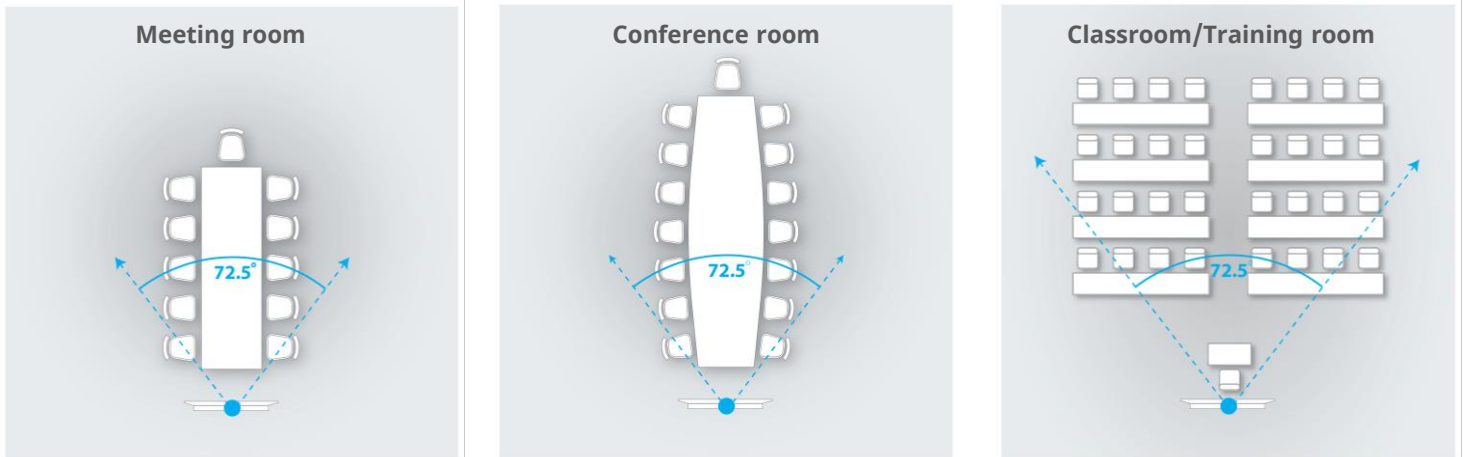

MTBF : >30000h

Size : 128.5x118x156.2mm

Net Weight : 0.91K g

Application Scenarios

Disclaimer:- Room setup diagrams are provided for reference only. Actual room setup and size may vary as per requirements.