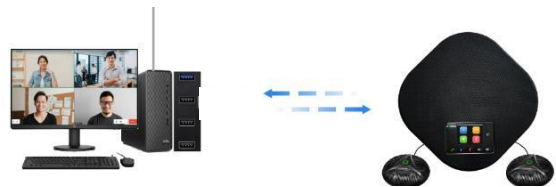

V 1.1 - 102024

PeopleLink Quad Speakerphone 12

[Watch Video](#)

Experience seamless USB support and elevate audio conferencing in medium to large halls with the Quad Speakerphone 12. Boasting 12 highly sensitive microphones and advanced beamforming technology, this unit guarantees exceptional sound quality that transcends distances, immersing participants in the illusion of shared physical space. With its powerful capabilities, the Quad Speakerphone 12 is the ultimate solution, delivering unparalleled audio conferencing services of the highest caliber.

Key Features

- 12 mic array, 6m radius intelligence pickup, up to 95dB speaker volume
- Intelligent noise reduction, echo cancellation, AEC, full- duplex voice communication
- Support USB / Bluetooth
- LINE IN/OUT interface, connect to the conference terminal
- Supports 2 extension microphones
- Come with Three-party call function
- Built-in rechargeable battery

Battery

- Built-in battery capacity for Bluetooth / 3.7V / 5200mAh

PeopleLink Quad Microphone Extension 2

Quad extension microphone has strong anti-interference ability and good stability. It is distortionless and has constant frequency and suitable for all kinds of professional conference rooms.