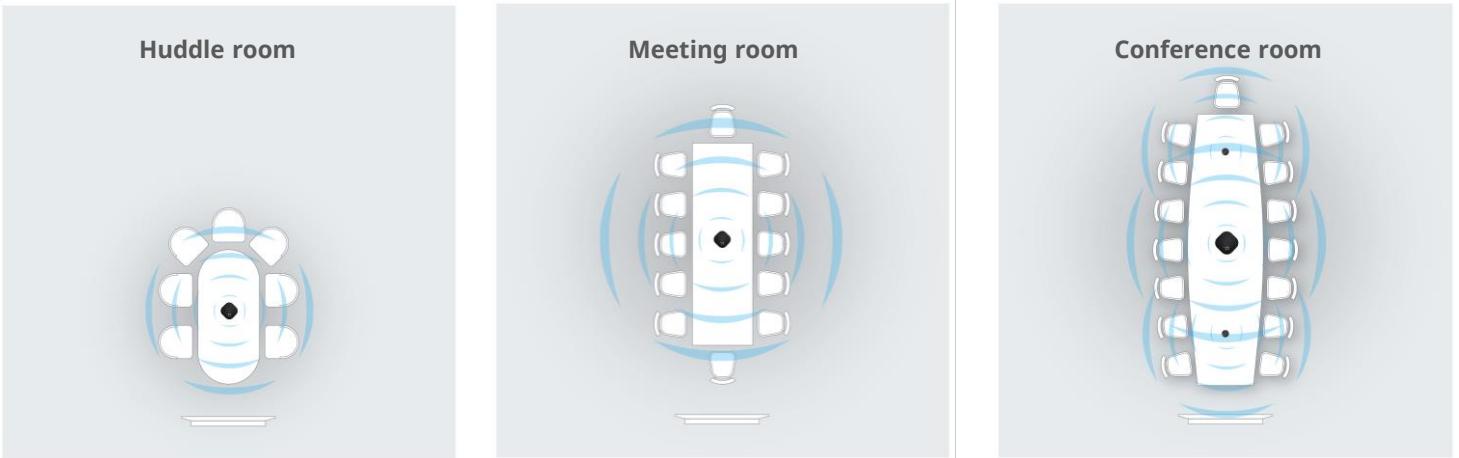

Application Scenarios

Disclaimer:- Room setup diagrams are provided for reference only. Actual room setup and size may vary as per requirements.

Connectivity

 Mute microphone	 Microphone on	 connecting
 PC disconnected	 Volume up/down	 Wireless connection
 Wireless disconnection	 charging	 Battery status