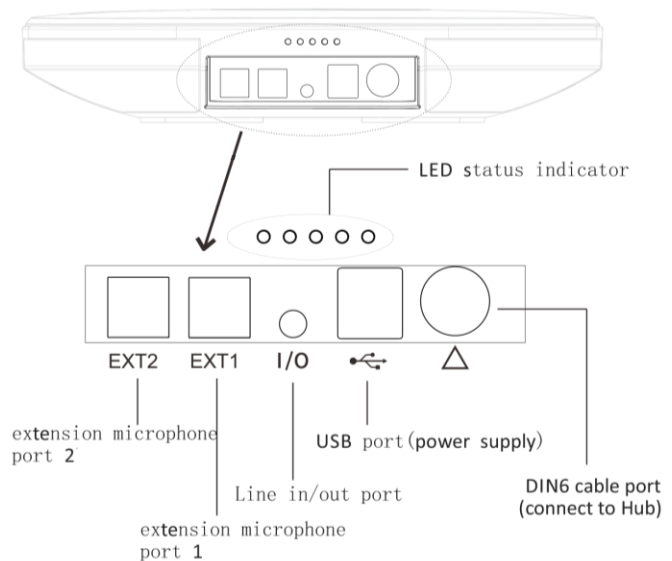

Specifications

- **Microphone frequency response:** 100Hz-22KHz
- Voice pickup 360°
- 3.5 meters cable
- 3 meters radius voice pickup
- Rj9 interface

Quad 12 Extension Scheme

- Quad speakerphone 12 + 2 extension microphone to apply to a large-sized room
- The extension microphone has the function of voice pickup
- The extension microphone is connected through 3.5m cable of Rj9

Application Scenarios

Disclaimer:- Room setup diagrams are provided for reference only. Actual room setup and size may vary as per requirements.

Connectivity

 Mute microphone	 Microphone on	 connecting
 PC disconnected	 Volume up/down	 Wireless connection
 Wireless disconnection	 charging	 Battery status

Ordering Information

PeopleLink Quad Speakerphone 12

: **PPU-PVC-CP-18W**

PeopleLink Quad Microphone Extension 2

: **PPU-PVC-CP-18E**

LEARN MORE

For more information on Quad Speakerphone 12 [Click Here](#)

SALES AND INQUIRIES