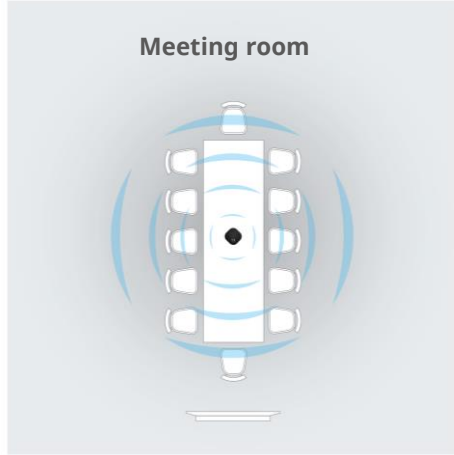

Application Scenarios

Disclaimer:- Room setup diagrams are provided for reference only. Actual room setup and size may vary as per requirements.

Connectivity

 Mute microphone	 Microphone on	 connecting
 PC disconnected	 Volume up/down	 Wireless connection
 Wireless disconnection	 charging	 Battery status