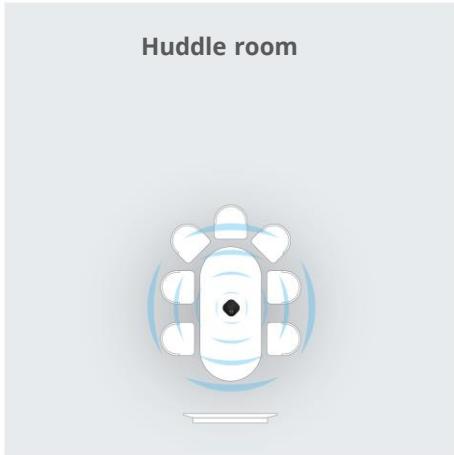

Application Scenarios

Disclaimer:- Room setup diagrams are provided for reference only. Actual room setup and size may vary as per requirements.

Connectivity

 Mute microphone	 Microphone on	 connecting
 PC disconnected	 Volume up/down	 Wireless connection
 Wireless disconnection	 charging	 Battery status