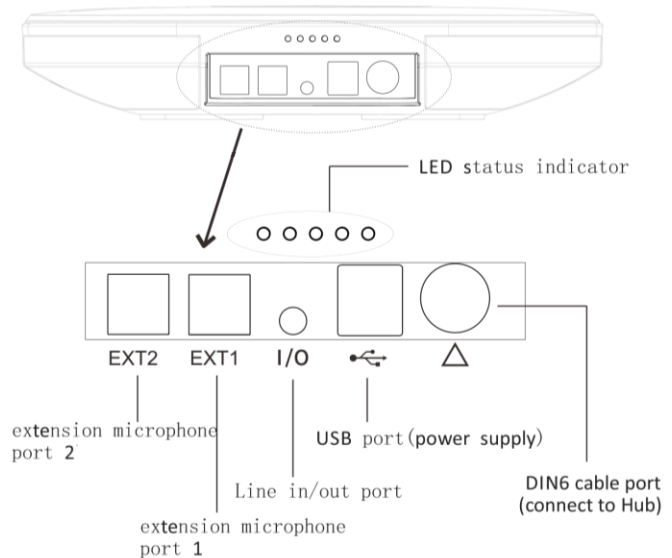

Specifications

- **Microphone frequency response:** 100Hz-22KHz
- Voice pickup 360°
- 3.5 meters cable
- 3 meters radius voice pickup
- Rj9 interface

Quad 12 Extension Scheme

- Quad speakerphone 12 + 2 extension microphone to apply to a large-sized room
- The extension microphone has the function of voice pickup
- The extension microphone is connected through 3.5m cable of Rj9

Application Scenarios

Disclaimer:- Room setup diagrams are provided for reference only. Actual room setup and size may vary as per requirements.

Connectivity

 Mute microphone	 Microphone on	 connecting
 PC disconnected	 Volume up/down	 Wireless connection
 Wireless disconnection	 charging	 Battery status

Ordering Information

PeopleLink Quad Speakerphone 12

: **PPU-PVC-CP-18W**

PeopleLink Quad Microphone Extension 2

: **PPU-PVC-CP-18E**

LEARN MORE

For more information on Quad Speakerphone 12 [Click Here](#)

SALES AND INQUIRIES