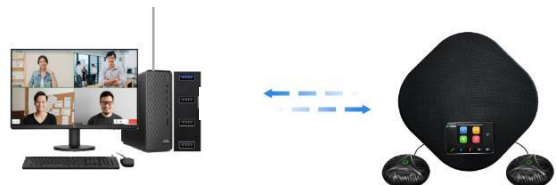

V 1.1 - 102024

PeopleLink Quad Speakerphone 12

[Watch Video](#)

Experience seamless USB support and elevate audio conferencing in medium to large halls with the Quad Speakerphone 12. Boasting 12 highly sensitive microphones and advanced beamforming technology, this unit guarantees exceptional sound quality that transcends distances, immersing participants in the illusion of shared physical space. With its powerful capabilities, the Quad Speakerphone 12 is the ultimate solution, delivering unparalleled audio conferencing services of the highest caliber.

Key Features

- 12 mic array, 6m radius intelligence pickup, up to 95dB speaker volume
- Intelligent noise reduction, echo cancellation, AEC, full- duplex voice communication
- Support USB / Bluetooth
- LINE IN/OUT interface, connect to the conference terminal
- Supports 2 extension microphones
- Come with Three-party call function
- Built-in rechargeable battery

Battery

- Built-in battery capacity for Bluetooth / 3.7V / 5200mAh

PeopleLink Quad Microphone Extension 2

Quad extension microphone has strong anti-interference ability and good stability. It is distortionless and has constant frequency and suitable for all kinds of professional conference rooms.