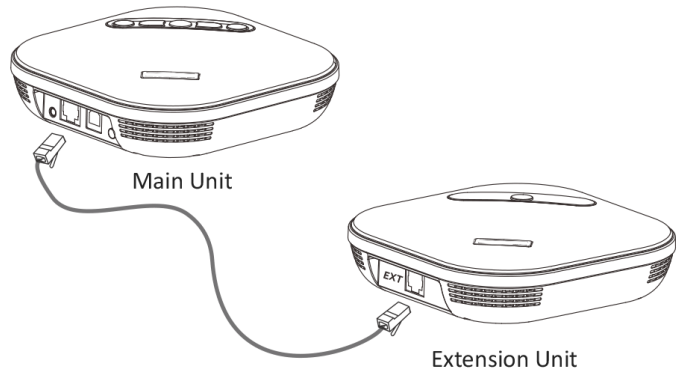

Connectivity

Ordering Information

PeopleLink Quad Speakerphone 6

: PPU-PVC-CP-15W

PeopleLink Quad Speakerphone Extension

: PPPU-PVC-CP-15E

LEARN MORE

For more information on Quad Speakerphone 6 [Click Here](#)

SALES AND INQUIRIES

Global Headquarters

Q3-A3, 10th Floor Cyber Towers,
HITEC City, Hyderabad,
Telangana 500081, **India**
Phone: +91 9100123013
Email: vc@peoplelinkvc.com

International Contact Numbers

USA: +1 669-696-8383
Australia: +61 370 037070
France: +33 6 80 75 26 42
Middle East: +966 5300 19292
UK: +44 20 4571 5454

Tech Support

Toll Free: 1800 208 3399
customersupport@peoplelinkvc.com