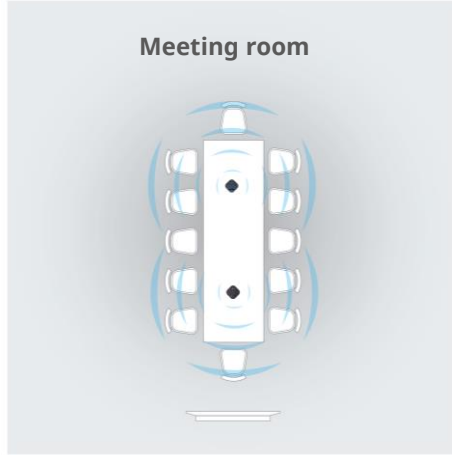

Application Scenarios

Disclaimer:- Room setup diagrams are provided for reference only. Actual room setup and size may vary as per requirements.