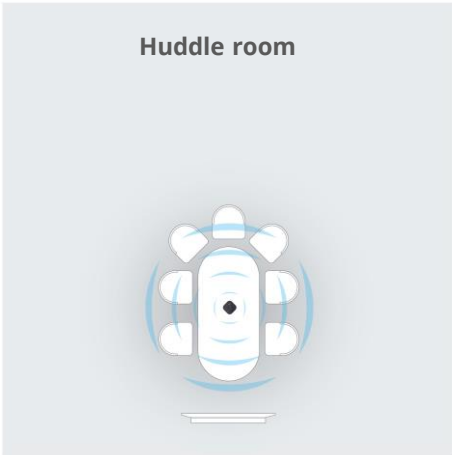

Application Scenarios

Disclaimer:- Room setup diagrams are provided for reference only. Actual room setup and size may vary as per requirements.