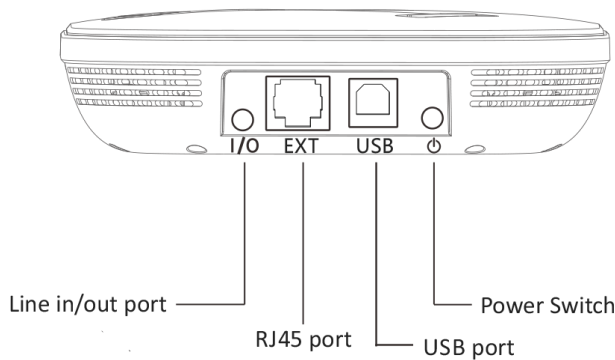

Connectivity

Ordering Information

PeopleLink Quad Speakerphone 6

: PPU-PVC-CP-15W

PeopleLink Quad Speakerphone Extension

: PPPU-PVC-CP-15E

LEARN MORE

For more information on Quad Speakerphone 6 [Click Here](#)

SALES AND INQUIRIES

Global Headquarters

Q3-A3, 10th Floor Cyber Towers,
HITEC City, Hyderabad,
Telangana 500081, **India**
Phone: +91 9100123013
Email: vc@peoplelinkvc.com

International Contact Numbers

USA: +1 669-696-8383
Australia: +61 370 037070
France: +33 6 80 75 26 42
Middle East: +966 5300 19292
UK: +44 20 4571 5454

Tech Support

Toll Free: 1800 208 3399
customersupport@peoplelinkvc.com