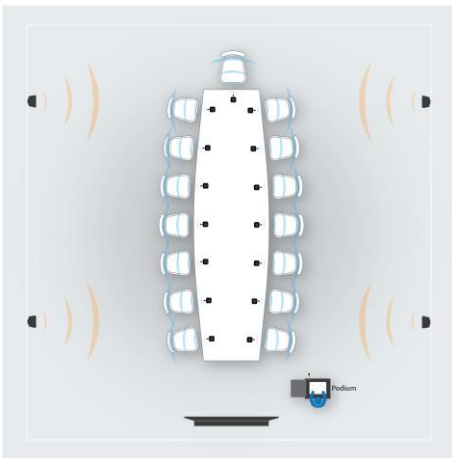

Application Scenarios

Meeting room