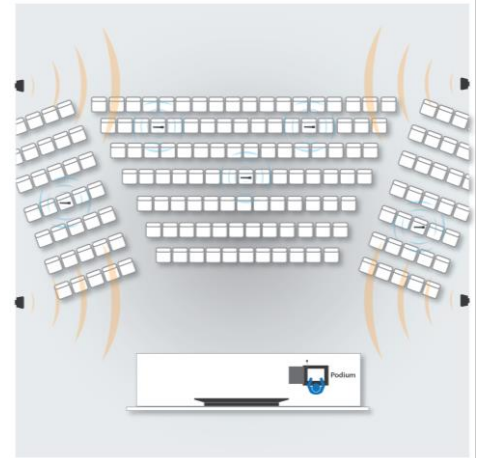

LAPTOP INTERFACE

Laptop Interface : Surface Plate

CPU(Optional)

Processor : Intel i3 / i5

RAM : 4 GB

HDD : 1000 GB

Operating System : Windows 10

Keyboard & Mouse : Yes

Application Scenarios

Meeting room**Classroom / Training room****Auditorium**

Disclaimer:- Room setup diagrams provided for reference only. Actual room setup and size may vary as per requirements.

Ordering Information