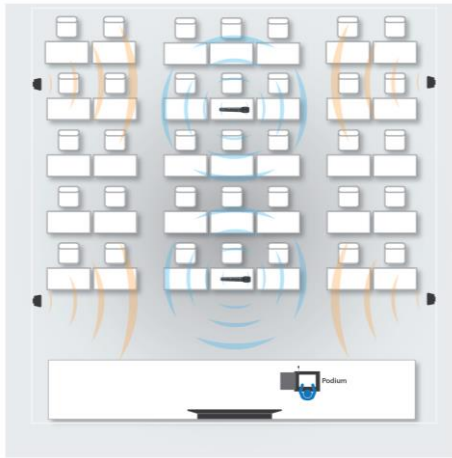

LAPTOP INTERFACE

Laptop Interface : Surface Plate

CPU(Optional)

Processor : Intel i3 / i5

RAM : 4 GB

HDD : 1000 GB

Operating System : Windows 10

Keyboard & Mouse : Yes

Application Scenarios

Meeting room**Classroom / Training room****Auditorium**

Disclaimer:- Room setup diagrams provided for reference only. Actual room setup and size may vary as per requirements.

Ordering Information