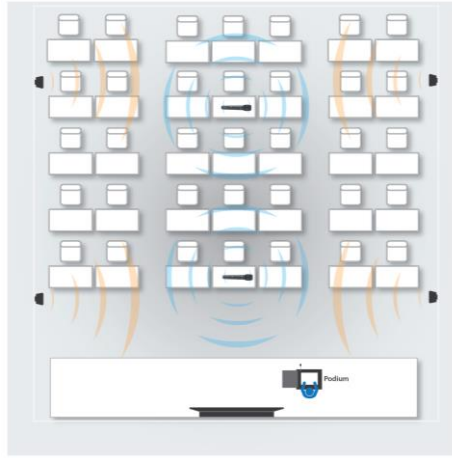

LAPTOP INTERFACE

Laptop Interface : Surface Plate

CPU(Optional)

Processor : Intel i3 / i5

RAM : 4 GB

HDD : 1000 GB

Operating System : Windows 10

Keyboard & Mouse : Yes

Application Scenarios

Meeting room**Classroom / Training room****Auditorium**

Disclaimer:- Room setup diagrams provided for reference only. Actual room setup and size may vary as per requirements.

Ordering Information