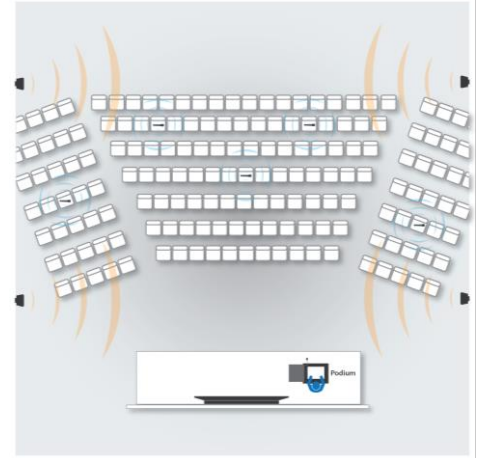

LAPTOP INTERFACE

Laptop Interface : Surface Plate

CPU(Optional)

Processor : Intel i3 / i5

RAM : 4 GB

HDD : 1000 GB

Operating System : Windows 10

Keyboard & Mouse : Yes

Application Scenarios

Meeting room**Classroom / Training room****Auditorium**

Disclaimer:- Room setup diagrams provided for reference only. Actual room setup and size may vary as per requirements.

Ordering Information