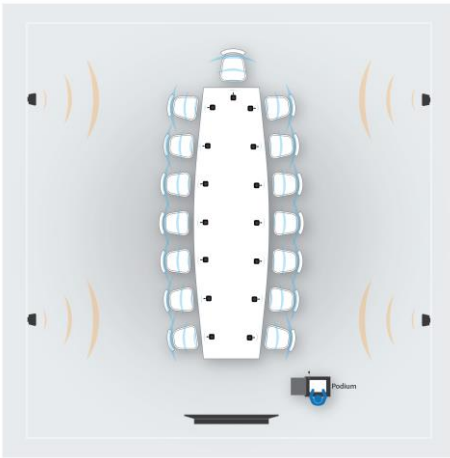

Application Scenarios

Meeting room