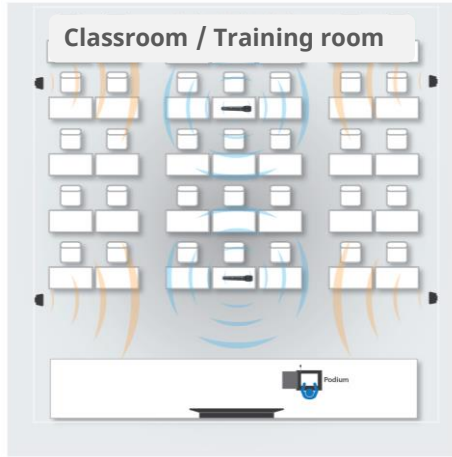

Buttons: Video Selection buttons x 4, Microphone Control Buttons, Volume Control Buttons, projector Control Buttons, Screen up/Down Buttons.

LAN Port : 1x RJ-45

USB 2.0 Ports : 4 x USB 2.0 Ports,
1xUSB (Laptop Touch & DSP), 1xUSB (CPU Touch & DSP)

Connectors : 3-Pin XLR with 48V Phantom Power and 200 Ohms impedance.

Sound Pressure Level (SPL) : 138 DB SPL@ 1% Threshold

Application Scenarios

Disclaimer:- Room setup diagrams provided for reference only. Actual room setup and size may vary as per requirements.