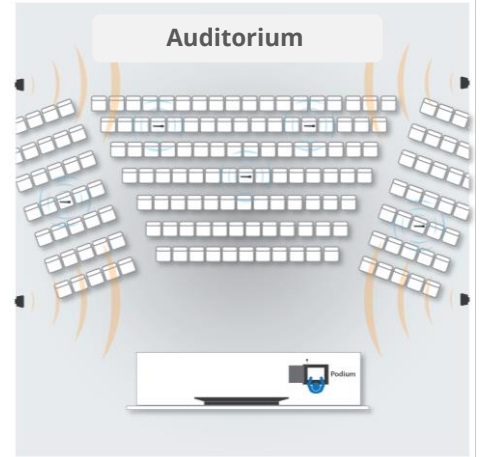

Buttons: Video Selection buttons x 4, Microphone Control Buttons, Volume Control Buttons, projector Control Buttons, Screen up/Down Buttons.

LAN Port : 1x RJ-45

USB 2.0 Ports : 4 x USB 2.0 Ports,
1xUSB (Laptop Touch & DSP), 1xUSB (CPU Touch & DSP)

Connectors : 3-Pin XLR with 48V Phantom Power and 200 Ohms impedance.

Sound Pressure Level (SPL) : 138 DB SPL@ 1% Threshold

Application Scenarios

Disclaimer:- Room setup diagrams provided for reference only. Actual room setup and size may vary as per requirements.