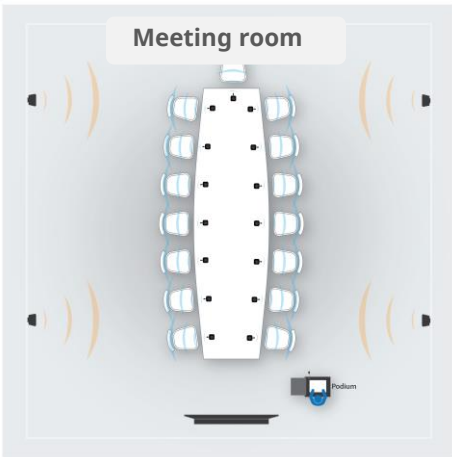

Buttons: Video Selection buttons x 4, Microphone Control Buttons, Volume Control Buttons, projector Control Buttons, Screen up/Down Buttons.

LAN Port : 1x RJ-45

USB 2.0 Ports : 4 x USB 2.0 Ports,
1xUSB (Laptop Touch & DSP), 1xUSB (CPU Touch & DSP)

Connectors : 3-Pin XLR with 48V Phantom Power and 200 Ohms impedance.

Sound Pressure Level (SPL) : 138 DB SPL@ 1% Threshold

Application Scenarios

Disclaimer:- Room setup diagrams provided for reference only. Actual room setup and size may vary as per requirements.