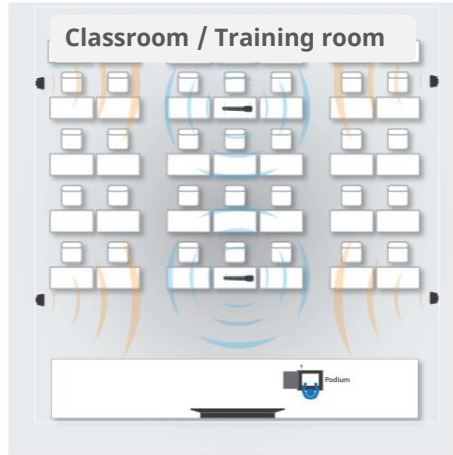

Buttons: Video Selection buttons x 4, Microphone Control Buttons, Volume Control Buttons, projector Control Buttons, Screen up/Down Buttons.

LAN Port : 1x RJ-45

USB 2.0 Ports : 4 x USB 2.0 Ports, 1xUSB (Laptop Touch & DSP), 1xUSB (CPU Touch & DSP)

Connectors : 3-Pin XLR with 48V Phantom Power and 200 Ohms impedance.

Sound Pressure Level (SPL) : 138 DB SPL@ 1% Threshold

Application Scenarios

Disclaimer:- Room setup diagrams provided for reference only. Actual room setup and size may vary as per requirements.