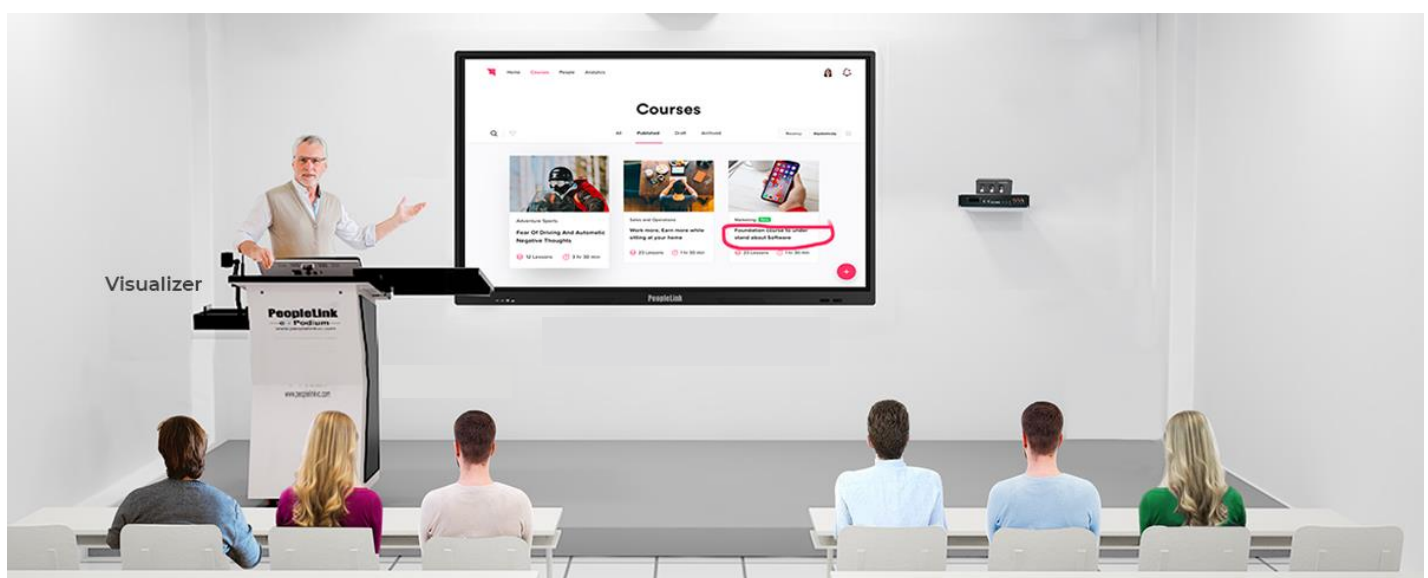

General Specifications

Touch Monitor Features

Screen Size : 21.5" Diagonal

Resolution : 1920 x 1080

PC Connection : USB Port

Brightness : 250 cd/m2

Input : DVI, HDMI

Touch : Finger and Stylus with capacitive Touch

Stylus Type : Battery Free Pen

Display Colors : 16.7M

Response Time : 5ms

Contrast Ratio : 1000/1

Operating System : Windows, Linux, Mac

Electrical

Power : 100 – 250V AC

Contents

Accessories : 1.5 Meters HDMI Cable x1, 3.5mm Male to Male x 1, USB 2.0 M to M x4.

Laptop Interface

Laptop Interface : Inbuilt

Video Port For laptop : 1x HDMI(4K), 1x USB

Audio Port For Laptop : 1x 3.5mm Stereo Female Port

Buttons: Video Selection buttons x 4, Microphone Control Buttons, Volume Control Buttons, projector Control Buttons, Screen up/Down Buttons.

LAN Port : 1x RJ-45

USB 2.0 Ports : 4 x USB 2.0 Ports, 1xUSB (Laptop Touch & DSP), 1xUSB (CPU Touch & DSP)

Power Socket : 3 Pin AC 220 Power Socket

Input / Output Ports : 4x HDMI Inputs, 2x HDMI Outputs

Gooseneck Microphone Features: (Optional)

Cartridge : 20mm Condenser

Frequency Response : 40~20000 Hz.

Polar Pattern and Microphone Type : Cardioids, Polarized Condenser

Connectors : 3-Pin XLR with 48V Phantom Power and 200 Ohms impedance.

Sound Pressure Level (SPL) : 138 DB SPL@ 1% Threshold