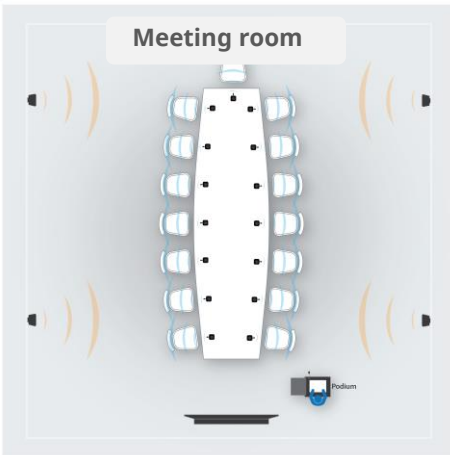

Buttons: Video Selection buttons x 4, Microphone Control Buttons, Volume Control Buttons, projector Control Buttons, Screen up/Down Buttons.

LAN Port : 1x RJ-45

USB 2.0 Ports : 4 x USB 2.0 Ports, 1xUSB (Laptop Touch & DSP), 1xUSB (CPU Touch & DSP)

Connectors : 3-Pin XLR with 48V Phantom Power and 200 Ohms impedance.

Sound Pressure Level (SPL) : 138 DB SPL@ 1% Threshold

Application Scenarios

Disclaimer:- Room setup diagrams provided for reference only. Actual room setup and size may vary as per requirements.