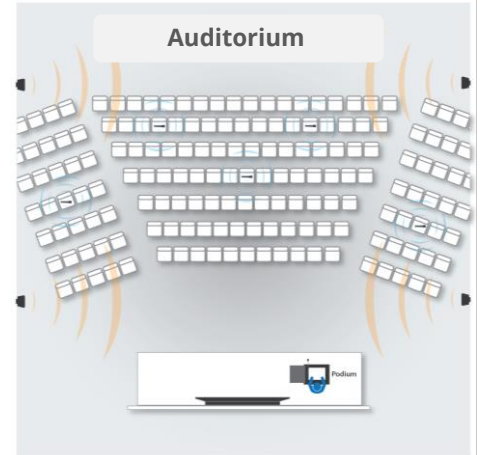

Buttons: Video Selection buttons x 4, Microphone Control Buttons, Volume Control Buttons, projector Control Buttons, Screen up/Down Buttons.

LAN Port : 1x RJ-45

USB 2.0 Ports : 4 x USB 2.0 Ports, 1xUSB (Laptop Touch & DSP), 1xUSB (CPU Touch & DSP)

Connectors : 3-Pin XLR with 48V Phantom Power and 200 Ohms impedance.

Sound Pressure Level (SPL) : 138 DB SPL@ 1% Threshold

Application Scenarios

Disclaimer:- Room setup diagrams provided for reference only. Actual room setup and size may vary as per requirements.