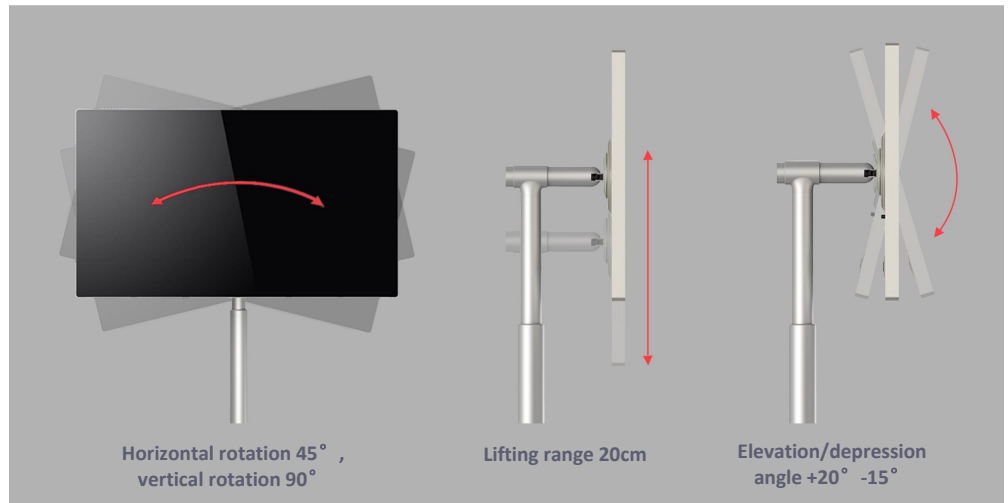

General Specifications

HD Image Quality : HD 10-point touch control display screen

Screen Size : 32 inch

Elevation/Depression Angle : 20°

Backlight : E-LED

Horizontal Rotation : 45°

Vertical Rotation : 90°

Lifting Range : 20cm

Refresh Rate : 60HZ

Castors : Rolling wheels

Response Time : 21ms

Screen Projection : Wired & wireless

Color Gamut : 72% (Typ) 68% (Min)

Type-C : Support screen projection/support

Brightness : 300cd/m² (Typ)

Reverse Quick Charging : 15W

Contrast Ratio : 3000:1

Wireless Transmission : Dual-band WiFi6+BT5.1

Chromaticity : 1.07 Billion colors

High-speed Communication

Strong Performances

CPU : ARM Cortex-A764 + ARM Cortex-A554

Chip : RK3588S-D EDLA certified

Storage : 4(8)GB RAM + 64(128)GB ROM

Battery : 9500mAh/14.4V (136.8Wh)

Bluetooth : 2.1+EDR/4.2/5.0/5.1

Power : 65W

Speaker : 2X5W/4Ω

Ports : HDMI1/USB2.01/USB3.0*1

System : Android 13

Ordering Information

32" Digital Signage

SALES AND INQUIRIES

Global Headquarters

Q3-A3, 10th Floor Cyber Towers,
HITEC City, Hyderabad, Telangana
500081, India

Phone: +91 9100123013

Email: vc@peoplelinkvc.com

International Contact Numbers

USA: +1 669-696-8383

Australia: +61 370 037070

France: +33 6 80 75 26 42

Middle East: +966 5300 19292

UK: +44 20 4571 5454

UAE: +971 4 3339082

Canada: +1 647-945-7373

Malaysia: +(6)018-2872188

New Zealand: +64-9-802-4666

Africa: +254 107 529 656

Tech Support

Toll Free: 1800 208 3399

customersupport@peoplelinkvc.com