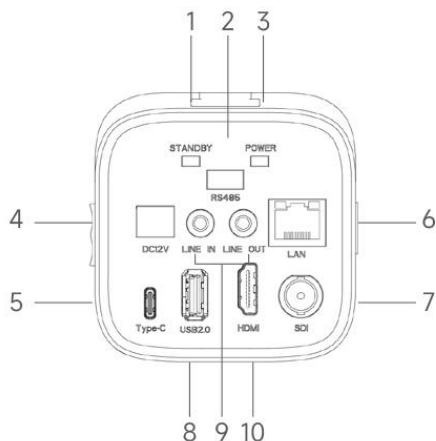

Network Specifications

Video Compression : H.264 / H.265 / MJPEG

Video Stream : First Stream, Second Stream

First Stream Resolution :

3840x2160, 1920x1080, 1280x720 etc.

Second Stream Resolution :

1920x1080, 1280x720, 1024x576 etc.

Protocols : NDI®, TCP/IP, HTTP, RTSP, RTMP(s), Onvif, etc.

SNR : ≥ 55dB

Anti-flicker : Support

Image Flip : Support

Image Freeze : Support

POE : Support

Preset Position : 255

- | | |
|------------|-----------------------|
| 1. STANDBY | 6. LAN |
| 2. RS485 | 7. 3G-SDI |
| 3. POWER | 8. USB2.0 |
| 4. DC 12V | 9. LINE IN / LINE OUT |
| 5. Type-C | 10. HDMI |

General Specifications

Device Operation

Body Buttons : Zoom operation, focus operation, brightness adjustment, menu control, image freezing, mode switching

Webpage : Full-Function Webpage

HD Output : 1 x HDMI: Version 2.0, 1 x

Input Voltage : DC 12V/PoE (802.3af)

Input Current : 1A (Max.)

Operating Temperature : 10° C ~ 40°

Storage Temperature : C-40° C ~ 60° C

Dimensions : 145mm (W) x 76mm (D) x 78.5mm (H)

SALES AND INQUIRIES

Global Headquarters