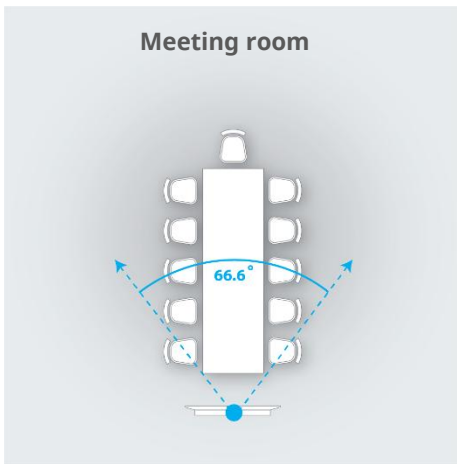

General Specifications

Power Consumption : 12W (Max)

Power Interface : JEITA Type (DC IN 12V)

Input Voltage : DC 12V / PoE (802.3af)

Input Current : 12V 1.0A (Max)

Operating Temperature : -10° C ~ 40° C

Storage Temperature : -40° C ~ 60° C

Dimensions

Length (L) : 144 mm

Height (H) : 173.4 mm

Depth (D) : 144 mm

Net Weight : 1.41kg

Application Scenarios

Disclaimer:- Room setup diagrams are provided for reference only. Actual room setup and size may vary as per requirements.

Ordering Information

Elite 4K Premium Series 20X

SALES AND INQUIRIES

Global Headquarters

Q3-A3, 10th Floor Cyber Towers,
HITEC City, Hyderabad,
Telangana 500081, **India**
Phone: +91 9100123013
Email: vc@peoplelinkvc.com

International Contact Numbers

USA: +1 669-696-8383
Australia: +61 370 037070
France: +33 6 80 75 26 42
Middle East: +966 5300 19292
UK: +44 20 4571 5454

Tech Support

Toll Free: 1800 208 3399
customersupport@peoplelinkvc.com

UAE: +971 4 3339082
Canada: +1 647-945-7373
Malaysia: +(6)018-2872188
New Zealand: +64-9-802-4666
Africa: +254 107 529 656