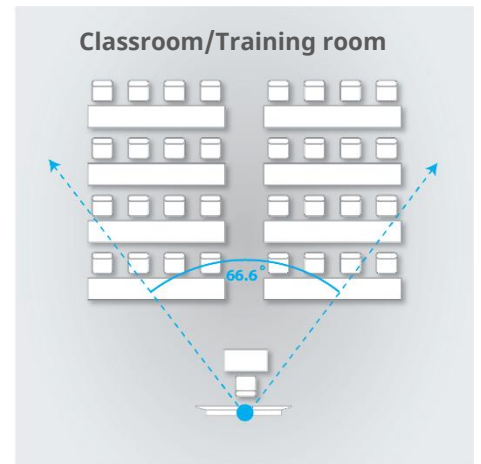

### Dimensions

**Length (L) :** 144 mm

**Height (H) :** 173.4 mm

**Depth (D) :** 144 mm

**Net Weight :** 1.41kg

## Application Scenarios

**Disclaimer:-** Room setup diagrams are provided for reference only. Actual room setup and size may vary as per requirements.