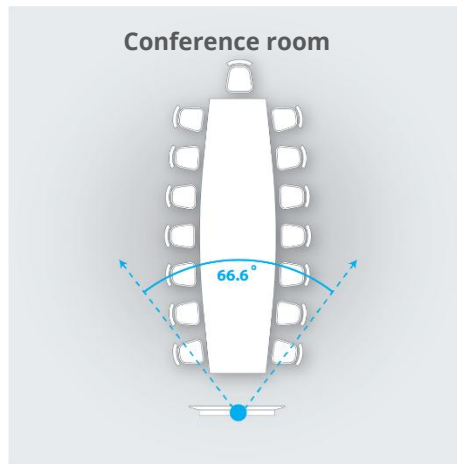

General Specifications

Power Consumption : 12W (Max)

Power Interface : JEITA Type (DC IN 12V)

Input Voltage : DC 12V / PoE (802.3af)

Input Current : 12V 1.0A (Max)

Operating Temperature : -10° C ~ 40° C

Storage Temperature : -40° C ~ 60° C

Dimensions

Length (L) : 144 mm

Height (H) : 173.4 mm

Depth (D) : 144 mm

Net Weight : 1.41kg

Application Scenarios

Disclaimer:- Room setup diagrams are provided for reference only. Actual room setup and size may vary as per requirements.

Ordering Information

Elite 4K Premium Series 20X

SALES AND INQUIRIES

Global Headquarters

Q3-A3, 10th Floor Cyber Towers,
HITEC City, Hyderabad,
Telangana 500081, **India**
Phone: +91 9100123013
Email: vc@peoplelinkvc.com

International Contact Numbers

USA: +1 669-696-8383
Australia: +61 370 037070
France: +33 6 80 75 26 42
Middle East: +966 5300 19292
UK: +44 20 4571 5454

Tech Support

Toll Free: 1800 208 3399
customersupport@peoplelinkvc.com

UAE: +971 4 3339082
Canada: +1 647-945-7373
Malaysia: +(6)018-2872188
New Zealand: +64-9-802-4666
Africa: +254 107 529 656