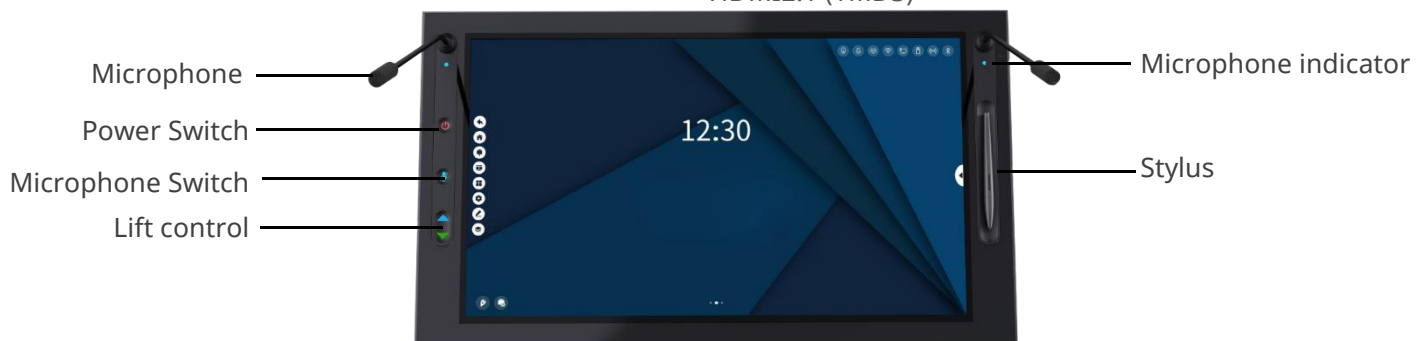

General Specifications

Item	Parameter
LCD Size	: 27"
Backlight Type (Backlight Type)	: 3840x2160(pixels)
Brightness	: 400 cd/m²
Contrast Ratio	: 1000:1
Response Time	: 14ms
Pixel Pitch (mm)	: 0.1554mm(H)×0.1554mm(V)
Viewing Angle	: 178°(H)/178°(V)
Life Time	: 30,000 hrs (min.)
Color Gamut (X% NTSC)	: 72% (typ.)
View Area (mm)	: 596.736mm×335.664mm
Display Colors	: 1.07B colors
System version (OS)	: Android12
Internal cache capacity (RAM)	: 8GB DDR4
Internal storage capacity (ROM)	: 64GB (Standard 64GB)
Voltage (Power Requirements)	: DC 20V/5A
Maximum power (Power Consumption)	: 100W
Standby power (Standby Consumption)	: 0.5W
Wi-Fi Standard	: IEEE 802.11a/b/g/n/ac
Frequency (Operating Frequency)	: 2.4GHz/5GHz
Bluetooth	: 2.1+EDR / 4.2 / 5.2
HDMI IN	: Version: HDMI2.1×1 Up to 3840×2160@60Hz
Type-C OUT	: Max Resolution: 3840x2160@60Hz Version DP1.2
USB-A	: ×2 Support images, music, video file playback. Upgrade are not supported Interface: USB3.0 Type-A
HDMI OUT	: All signal can be looped-out ×1 Max Resolution: 3840x2160@60Hz Version HDMI2.1 (TMDS)

- Microphone switch, the default is to open
- Lift control switch, starts when pressed, stops when released
- Stylus, No need to match , write directly