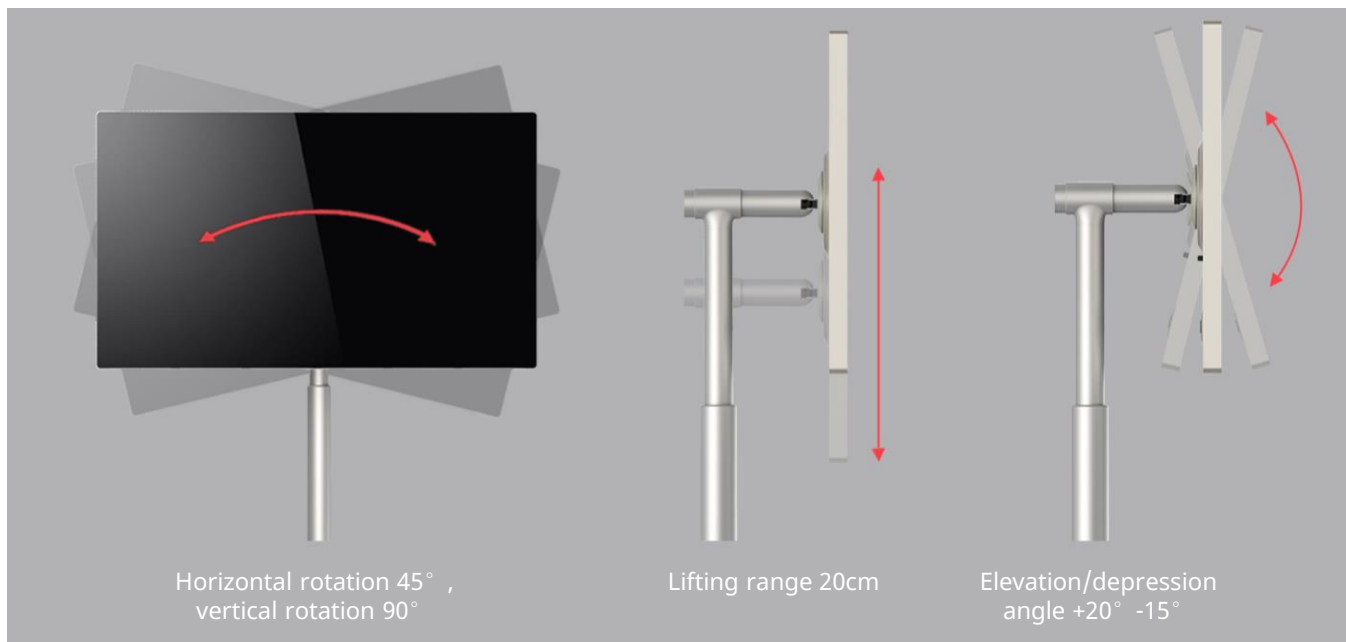

General Specifications

HD Image Quality : HD 10-point touch control display screen

Screen Size : 32 inch

Elevation/Depression Angle : 20°

Backlight : E-LED

Horizontal Rotation : 45°

Vertical Rotation : 90°

Lifting Range : 20cm

Refresh Rate : 60HZ

Castors : Rolling wheels

Response Time : 21ms

Screen Projection : Wired & wireless

Color Gamut : 72% (Typ) 68% (Min)

Type-C : Support screen projection/support

Brightness : 300cd/m² (Typ)

Reverse Quick Charging : 15W

Contrast Ratio : 3000:1

Wireless Transmission : Dual-band WiFi6+BT5.1

Chromaticity : 1.07 Billion colors

High-speed Communication

Strong Performances

CPU : ARM Cortex-A764 + ARM Cortex-A554

Chip : RK3588S-D EDLA certified

Storage : 4(8)GB RAM + 64(128)GB ROM

Battery : 9500mAh/14.4V (136.8Wh)

Bluetooth : 2.1+EDR/4.2/5.0/5.1

Power : 65W

Speaker : 2X5W/4Ω

Ports : HDMI1/USB2.01/USB3.0*1

System : Android 13

Ordering Information

Part code : PPL-MOB-INT-DISP-01

SALES AND INQUIRIES

Global Headquarters

Q3-A3, 10th Floor Cyber Towers,
HITEC City, Hyderabad, Telangana
500081, India

Phone: +91 9100123013

Email: vc@peoplelinkvc.com

International Contact Numbers

USA: +1 669-696-8383

Australia: +61 370 037070

France: +33 6 80 75 26 42

Middle East: +966 5300 19292

UK: +44 20 4571 5454

UAE: +971 4 3339082

Canada: +1 647-945-7373

Malaysia: +(6)018-2872188

New Zealand: +64-9-802-4666

Africa: +254 722 619 314

Tech Support

Toll Free: 1800 208 3399

customersupport@peoplelinkvc.com