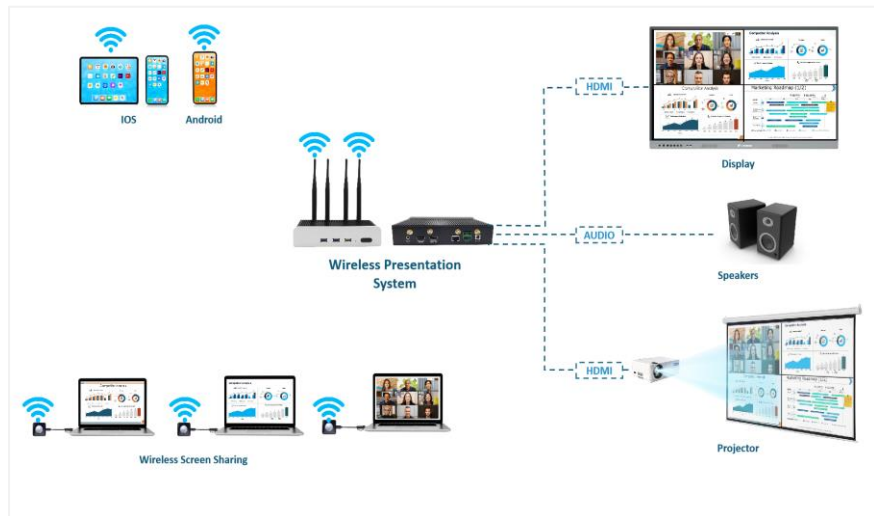

General Specifications

Device Compatibility : Windows, macOS, Android, iOS

Resolution Support : Default 1080p, Optional 720p, 1440p, 2160p

Audio Transmission : Supported on all platforms

Security : Pin Code Protection, Dynamic Password Changing

Multi-Screen Support : Up to 9 simultaneous screens

Connection Ports : HDMI, USB Type-C

Power Supply : AC Adapter (included)

Screen Rotation : 90°, 180°, 270° (for single-screen mode)

Mirroring Protocols : AirPlay (iOS), Miracast (Android), USB Display

Centralized Control :

Remote management, multi-screen coordination

BYOM Support : USB camera with microphone and speaker integration

Additional Features : Extended Screen, Mouse Acceleration, Plug & Play

Application Scenarios

Ordering Information

PeopleLink Wireless Presenter

:

PPL-WPS-01

SALES AND INQUIRIES

Global Headquarters

Q3-A3, 10th Floor Cyber Towers,
HITEC City, Hyderabad,
Telangana 500081, **India**
Phone: +91 9100123013
Email: vc@peoplelinkvc.com

International Contact Numbers

USA: +1 669-696-8383
Australia: +61 370 037070
France: +33 6 80 75 26 42
Middle East: +966 5300 19292
UK: +44 20 4571 5454

Tech Support

Toll Free: 1800 208 3399
customersupport@peoplelinkvc.com